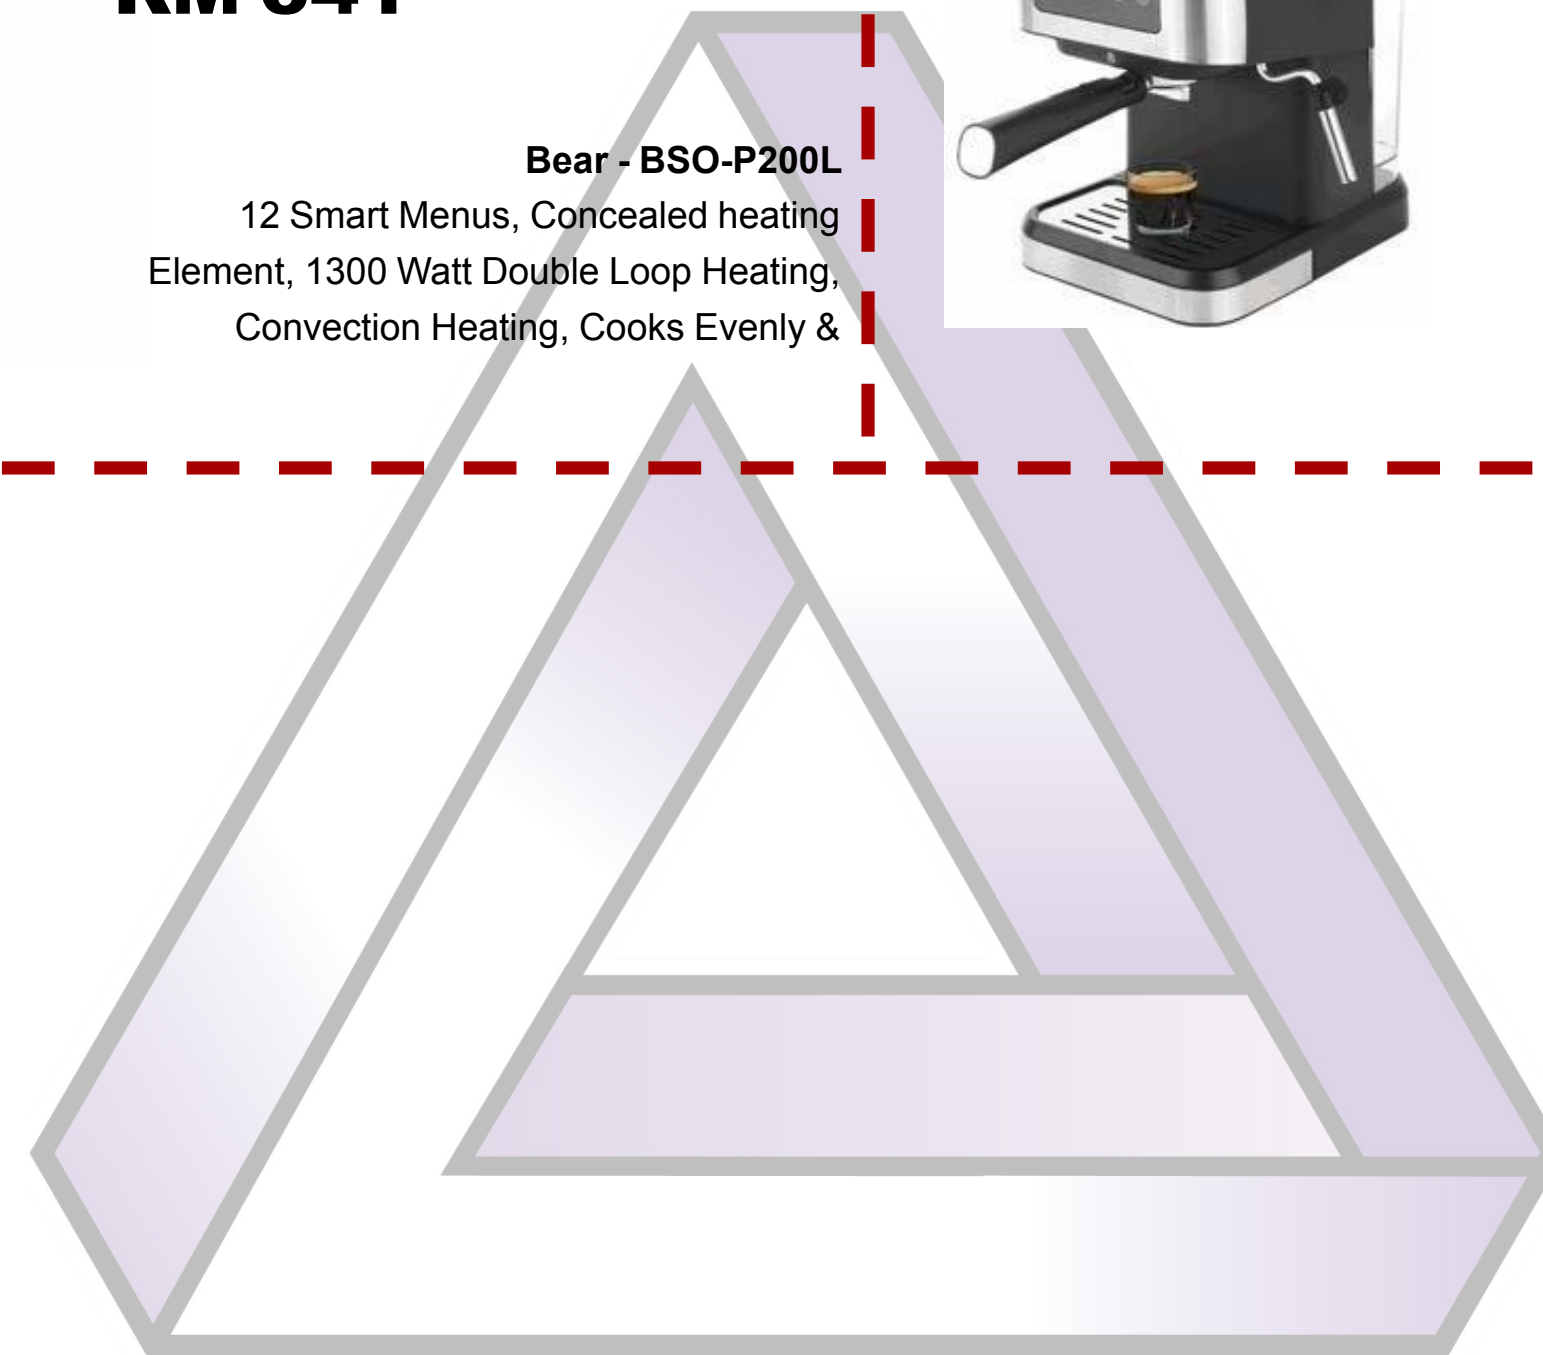

KOSPETA

**UNTUK MAKLUMAT LANJUT,
SILA HUBUNGI: 011-5551 4509**